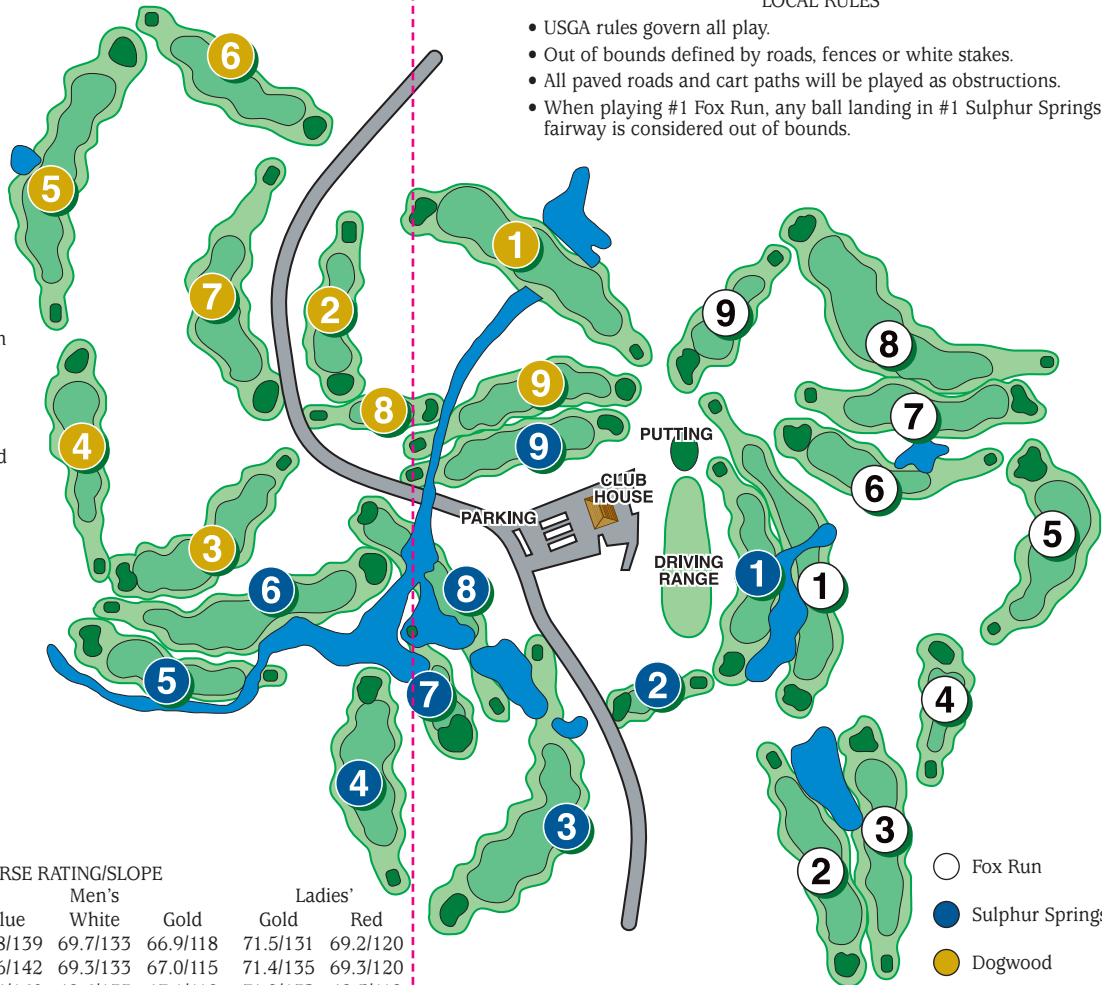

GOLF CART RULES

- All players must abide by cart path sign at Golf Shop.
- Carts must stay on cart paths on all par 3's.
- Only two players and two bags per cart, unless authorized otherwise by Golf Shop Staff.
- Violations of cart rules may lead to a fine and/or suspension of playing privileges.

DUKE McLAUHLIN
Director of Golf

JEFF CLEMMONS
Course Superintendent

COURSE RATING/SLOPE

	Men's			Ladies'	
	Blue	White	Gold	Gold	Red
Fox Run→Sulphur Springs	71.8/139	69.7/133	66.9/118	71.5/131	69.2/120
Sulphur Springs→Dogwood	71.6/142	69.3/133	67.0/115	71.4/135	69.3/120
Dogwood→Fox Run	71.6/140	69.4/133	67.1/118	71.9/132	69.5/119

LOCAL RULES

- USGA rules govern all play.
- Out of bounds defined by roads, fences or white stakes.
- All paved roads and cart paths will be played as obstructions.
- When playing #1 Fox Run, any ball landing in #1 Sulphur Springs fairway is considered out of bounds.

**Lake Hickory Country Club
at Catawba Springs**

**3820 Wandering Lane
Hickory, NC 28601
828-256-2171
www.lakehickorycc.com**

FOX RUN

SULPHUR SPRINGS

DOGWOOD

Hole	1	2	3	4	5	6	7	8	9	Out
Blue	530	374	391	197	390	386	371	509	180	3328
White	483	353	372	180	359	354	341	465	159	3066
Blue/White Hcp	2	3	1	7	8	4	5	6	9	
Par	5	4	4	3	4	4	4	5	3	36
Gold/Red Hcp	1	5	2	6	8	4	3	7	9	
Gold	440	309	338	159	337	321	318	418	143	2783
Red	401	294	302	139	318	282	297	368	126	2527